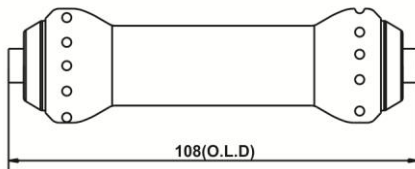

HubsMaster International Co., Ltd.

Road Bike Series

R34F

R34R

Specification:

RB Front Hub

RB Rear Hub

Axle Size (length)	108 mm	140 mm
O.L.D.	100 mm	130 mm
Spoke Holes	16/18/20/24	20/24/28
Bearings	2	4
Spoke Gauge	14G - Straight Pull	14G - Straight Pull
Chain Line Offset	0 mm	5.2 mm
Material	AL6061 (Body) AL7075 (Axle)	AL6061 (Body) AL7075 (Axle ; Cassette)
Brake Type	C-Calip	C-Calip
Anodizing	Optional (Body)	Optional (Body) Blue (Cassette)
Weight	72g ± 5%	193g ± 5%
Freehub Body		3 pawls

For Shimano/Sram - 9 10 11 speed

Campy - 10 11 speed

Notes:

1. Customized demands are available.
2. Cassette is HubsMaster's patented design.
3. Products are compliant with JIS (Japan) , CNS (Taiwan) and EN (EU) requirements.
4. The bearing such as Enduro, EZO is also available as optional selection.