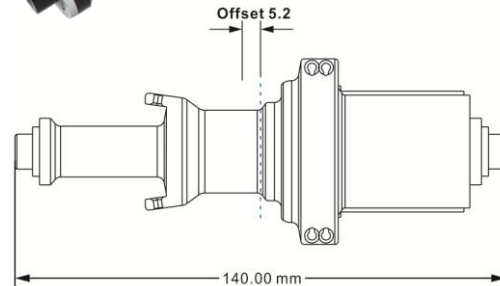

HubsMaster International Co., Ltd.

Road Bike Series

R34F

R34R

Specification:

RB Front Hub

RB Rear Hub

Axle Size (length)	108 mm	140 mm
O.L.D.	100 mm	130 mm
Spoke Holes	16/18/20/24	20/24/28
Bearings	2	4
Spoke Gauge	14G - Straight Pull	14G - Straight Pull
Chain Line Offset	0 mm	5.2 mm
Material	AL6061 (Body) AL7075 (Axle)	AL6061 (Body) AL7075 (Axle ; Cassette)
Brake Type	C-Calip	C-Calip
Anodizing	Optional (Body)	Optional (Body) Blue (Cassette)
Weight	72g ± 5%	193g ± 5%
Freehub Body		3 pawls

For Shimano/Sram - 9 10 11 speed

Campy - 10 11 speed

Notes:

1. Customized demands are available.
2. Cassette is HubsMaster's patented design.
3. Products are compliant with JIS (Japan) , CNS (Taiwan) and EN (EU) requirements.
4. The bearing such as Enduro, EZO is also available as optional selection.