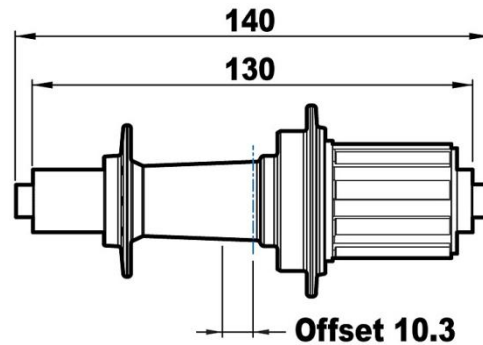

Road Bike Series

R07F

R07R

Specification:

RB Front Hub

RB Rear Hub

Axle Size (length)	108 mm	140 mm
O.L.D.	100 mm	130 mm
Spoke Holes	16/18/20/24/28	20/24/28/32
Bearings	4	4
Spoke Gauge	14G - J Bend	14G - J Bend
Chain Line Offset	0 mm	10.3 mm
Material	AL6061 (Body) AL7075 (Axle)	AL6061 (Body) AL7075 (Axle ; Cassette)
Brake Type	C-Calip	C-Calip
Anodizing	Optional (Body)	Optional (Body) Blue (Cassette)
Weight	68g ± 5%	185g ± 5%
Freehub Body		3/6 pawls

For Shimano/Sram - 9 10 11 speed

Campy - 10 11 speed

Notes:

1. Customized demands are available.
2. Cassette is HubsMaster's patented design.
3. Products are compliant with JIS (Japan) , CNS (Taiwan) and EN (EU) requirements.
4. The bearing such as Enduro, EZO is also available as optional selection.