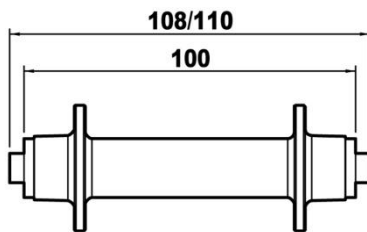

Road Bike Series

R07F

R07R

Specification:

RB Front Hub

RB Rear Hub

Axle Size (length)	108 mm	140 mm
O.L.D.	100 mm	130 mm
Spoke Holes	16/18/20/24/28	20/24/28/32
Bearings	4	4
Spoke Gauge	14G - J Bend	14G - J Bend
Chain Line Offset	0 mm	10.3 mm
Material	AL6061 (Body) AL7075 (Axle)	AL6061 (Body) AL7075 (Axle ; Cassette)
Brake Type	C-Calip	C-Calip
Anodizing	Optional (Body)	Optional (Body) Blue (Cassette)
Weight	68g ± 5%	185g ± 5%
Freehub Body		3/6 pawls

For Shimano/Sram - 9 10 11 speed

Campy - 10 11 speed

Notes:

1. Customized demands are available.
2. Cassette is HubsMaster's patented design.
3. Products are compliant with JIS (Japan) , CNS (Taiwan) and EN (EU) requirements.
4. The bearing such as Enduro, EZO is also available as optional selection.