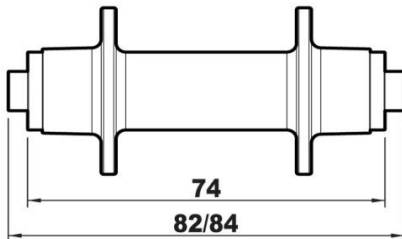

Road Bike Series

R07F-74

R07R

Specification:

RB Front Hub

RB Rear Hub

Axle Size (length)	82/84 mm	140 mm
O.L.D.	74 mm	130 mm
Spoke Holes	16/18/20/24/28	20/24/28/32
Bearings	4	4
Spoke Gauge	14G - J Bend	14G - J Bend
Chain Line Offset	0 mm	10.3 mm
Material	AL6061 (Body) AL7075 (Axle)	AL6061 (Body) AL7075 (Axle ; Cassette)
Brake Type	C-Calip	C-Calip
Anodizing	Optional (Body)	Optional (Body) Blue (Cassette)
Weight	58g ± 5%	185g ± 5%
Freehub Body		3/6 pawls

For Shimano/Sram - 9 10 11 speed

Campy - 10 11 speed

Notes:

1. Customized demands are available.
2. Cassette is HubsMaster's patented design.
3. Products are compliant with JIS (Japan) , CNS (Taiwan) and EN (EU) requirements.
4. The bearing such as Enduro, EZO is also available as optional selection.