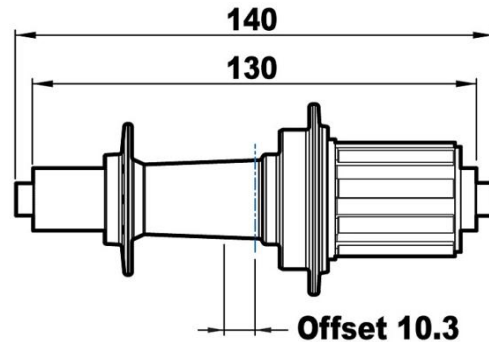

Road Bike Series

R07F-74

R07R

Specification:

RB Front Hub

RB Rear Hub

Axle Size (length)	82/84 mm	140 mm
O.L.D.	74 mm	130 mm
Spoke Holes	16/18/20/24/28	20/24/28/32
Bearings	4	4
Spoke Gauge	14G - J Bend	14G - J Bend
Chain Line Offset	0 mm	10.3 mm
Material	AL6061 (Body) AL7075 (Axle)	AL6061 (Body) AL7075 (Axle ; Cassette)
Brake Type	C-Calip	C-Calip
Anodizing	Optional (Body)	Optional (Body) Blue (Cassette)
Weight	58g ± 5%	185g ± 5%
Freehub Body		3/6 pawls

For Shimano/Sram - 9 10 11 speed

Campy - 10 11 speed

Notes:

1. Customized demands are available.
2. Cassette is HubsMaster's patented design.
3. Products are compliant with JIS (Japan) , CNS (Taiwan) and EN (EU) requirements.
4. The bearing such as Enduro, EZO is also available as optional selection.